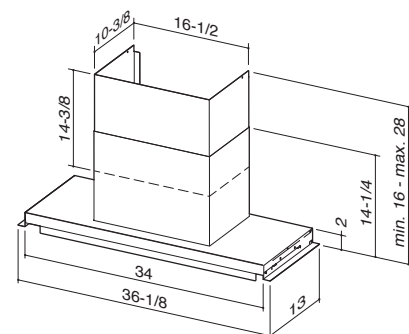

Riporre mounts inside the cabinet for the ultimate in hidden kitchen ventilation

Infrared touch-free control senses the finger; 10-minute delay-off and filter clean reminder ensure a clean, fresh kitchen

LED module provides bright, even lighting over cooktop

Quick release, stainless-steel with mesh grease filters are dishwasher safe

Heat Sentry™ detects excessive heat and adjusts blower to high automatically

Compatible with optional Universal make-up air dampers

Recirculation kit available when ducting outside is not possible

Model Numbers:

CC45I90SB

CC45E90SB

Hood Sizes

Widths	34"
Depth	13"

Finish

Stocked	CC45I90SB
Special Order	CC45E90SB

Features

Lighting Type	LED, 950 Lumens, 3000–3500K
Number of Lamps	1, LED strip
Lighting Levels	3
Lighting Lamps Included	Yes
Control Type	4-speed IR Touch
Control Features	Heat Sentry™, 10-minute Delay-off, Filter Reminder
Remote Control	Optional ACR3
Filter Type	Stainless Steel with Mesh Grease Filter
Non-ducted Capability	Yes

Hood Blower Included (CC45I)

Internal	Centrifugal Blower
Blower CFM Low/High	200/500
Sones Low/High	0.8/7.5

Hood Blower Options (for CC45E—sold separately)

External In-line	ILB3	ILB6	ILB9	ILB11
Max CFM	280	600	800	1100
Sone levels are typically half of comparable CFM internal blowers.				
External Exterior	EB6	EB9	EB12	EB15
Blower CFM	600	900	1200	1500
Sone levels are typically half of comparable CFM internal blowers.				

Accessories

Flue Extension	AECC45SB
Non-ducted Kit	ANKCC45 (Internal only)
Non-ducted Filter	AFCCC45
Universal MUA Damper	MD6TU, MD8TU, MD10TU
Fresh Air Inlet	641FA, 643FA, 610FA

Installation Requirements